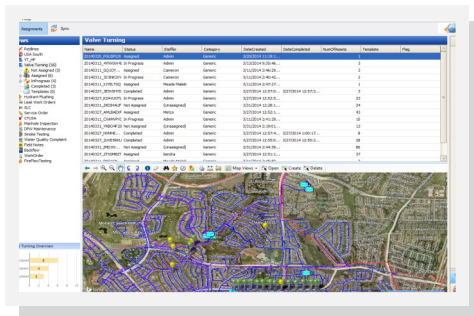

Highlights

- ⇒ Have access to your GIS maps—fast and fluid
- ⇒ 3D map viewing
- ⇒ Resource tracking
- ⇒ Support virtually any Mobile workflow
- ⇒ Full functionality while disconnected
- ⇒ Office client for management
- ⇒ Mobile client for field GPS enabled
- ⇒ Advanced redlining
- ⇒ View electronic drawings
- ⇒ Ability to create follow-up work orders in the field using your GIS assets

MAMS Professional

Promotes
Connectivity

The Challenge

Optimizing the performance of distributed assets while maximizing investment in GIS and taking advantage of the available technologies.

MAMS as a Comprehensive Approach to Asset Management

- **MAMS Professional** is configurable to your needs, and is a cost-effective asset management system that creates a benefit for organizations of all sizes. It maintains full functionality even when disconnected making it highly accessible to your field crews that will be using it on a day-to-day basis.
- **MAMS Professional** makes use of the mobile technology and your investment in *Location-Aware* software to offer a solution that is second to none in terms of functionality, performance, and usability.
- **MAMS Professional** saves time and money while giving you high-speed access to the full Spatial Wave product suite including Mapplet, Field Mapplet, and Map Library, with all three working together to increase the organization and accessibility of your public works assets.
- **MAMS Professional** is a stepping stone to a more robust MAMS Enterprise which addresses vertical assets and a complete financial component. MAMS Professional can make moving towards an Enterprise system easier, and help streamline mobile workflows across the board.