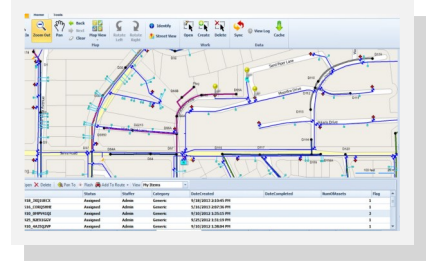

Highlights

- ⇒ Have access to your GIS maps—fast and fluid
- ⇒ 3D map viewing
- ⇒ Resource tracking
- ⇒ Support virtually any Mobile workflow
- ⇒ Full functionality while disconnected
- ⇒ Office client for management
- ⇒ Mobile client for field GPS enabled
- ⇒ Advanced redlining
- ⇒ View electronic drawings
- ⇒ Ability to create follow-up work orders in the field using your GIS assets

MAMS Professional

Promotes
Connectivity

The Challenge

Optimizing the performance of distributed assets while maximizing investment in GIS and taking advantage of the available technologies.

MAMS as a Comprehensive Approach to Asset Management

- **MAMS Professional** is configurable to your needs, and is a cost-effective asset management system that creates a benefit for organizations of all sizes. It maintains full functionality even when disconnected making it highly accessible to your field crews that will be using it on a day-to-day basis.
- **MAMS Professional** makes use of the mobile technology and your investment in *Location-Aware* software to offer a solution that is second to none in terms of functionality, performance, and usability.
- **MAMS Professional** saves time and money while giving you high-speed access to the full Spatial Wave product suite including Mapplet, Field Mapplet, and Map Library, with all three working together to increase the organization and accessibility of your public works assets.
- **MAMS Professional** is a stepping stone to a more robust MAMS Enterprise which addresses vertical assets and a complete financial component. MAMS Professional can make moving towards an Enterprise system easier, and help streamline mobile workflows across the board.